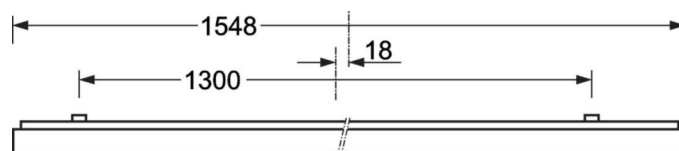

Surface-mounted luminaire - Micro-prismatic diffuser - direct distribution

Steel sheet enclosure, powder-coated rectangular cross-section, integrated Quicklock quick-mount bracket system with catch hook and safety rope for simple and quick mounting; Housing colour traffic white RAL 9016; Homogeneous direct light distribution for VDU-compatibility in accordance with DIN-EN 12464-1; glare reduction through microprism diffuser with special "multilayer" technology and optimised light deflecting foil; Easy installation of the connection, directly on the top of the luminaire with a terminal cover cap. Electrical connection via 5-pole connection terminal with plug-in contacts.. If required, an AVA-MH universal mounting aid is available as an accessory. Surface-mounted luminaire for ceiling installation;

## MECHANICS

Housing colour	traffic white RAL 9016
Dimensions (LxWxH/DxH)	1548mm x 354mm x 62mm
Weight (net)	9kg
Cable entry KE (X/Y)	0mm/0mm
Type of installation	Ceiling-mounted single installation, Ceiling-mounted trunking installation, Mounting rail installation

## Dimensions

---

L	1548 mm	Length
B	354 mm	Width
H	62 mm	Height
A1	1300 mm	Mounting distance single mounting
A3	248 mm	Mounting distance between luminaires in a light run arrangement
A4	240 mm	Mounting distance (width)
X	0 mm	Distance cable infeed to the center of the luminaire on the X-axis
Y	0 mm	Distance cable infeed to the center of the luminaire on the Y-axis