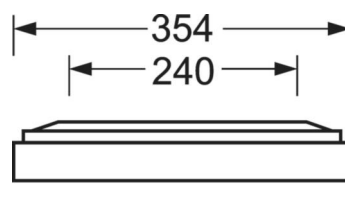

## MECHANICS

Housing colour	traffic white RAL 9016
Dimensions (LxWxH/DxH)	1548mm x 354mm x 62mm
Weight (net)	9kg
Cable entry KE (X/Y)	0mm/0mm
Type of installation	Ceiling-mounted single installation, Ceiling-mounted trunking installation, Mounting rail installation

## Dimensions

---

L	1548 mm	Length
B	354 mm	Width
H	62 mm	Height
A1	1300 mm	Mounting distance single mounting
A3	248 mm	Mounting distance between luminaires in a light run arrangement
A4	240 mm	Mounting distance (width)
X	0 mm	Distance cable infeed to the center of the luminaire on the X-axis
Y	0 mm	Distance cable infeed to the center of the luminaire on the Y-axis