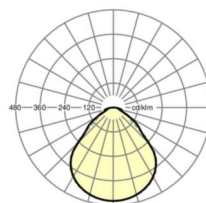

CHARACTERISTICS

Order number	65712016170
EAN number	4020863453368
Commodity code	94051190
Certification mark	IP 20, Protection class I, VDU 65°<3000, ENEC10 VDE, F, Indoor, CE
Impact resistance (IK rating)	IK03
Ambient temperatur	ta 25°C
Special properties	Ready for IoT
Warranty period	5 years
State funding programs	BEG - Federal funding for efficient buildings (valid only for Germany)

ELECTRICAL ENGINEERING

Controller	Electronic driver DALI2 (1 pcs.)
System output	51W
Mains voltage	230V/50Hz
Circuit breakers (inrush current)	13 pieces/B10, 24 pieces/B16, 25 pieces/C10, 40 pieces/C16
Energy efficiency class/light source	C

LIGHTING TECHNOLOGY

Placement	LED, Colour rendering/Light colour CRI ≥ 80 / 3000K
Colour tolerance (MacAdam)	3SDCM
Photobiological safety (Luminaire)	RG0
Nominal luminous flux	6507lm
LED service life	100000h L80/B10 (Tq 25°C), 50000h L90/B50 (Tq 25°C)
Luminaire luminous efficiency	128lm/W
UGR lat./long.	18.4 / 18.7

MECHANICS

Housing colour	traffic white RAL 9016
Dimensions (LxWxH/DxH)	1548mm x 354mm x 62mm
Weight (net)	9kg
Cable entry KE (X/Y)	0mm/0mm
Type of installation	Ceiling-mounted single installation, Ceiling-mounted trunking installation, Mounting rail installation

DEEP-LINK

<https://www.regiolum.de/en/article/65712016170>