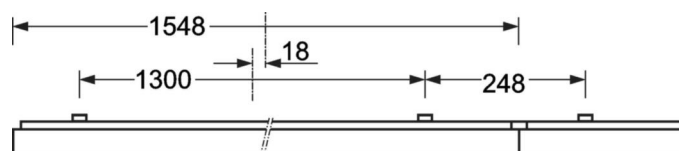

## MECHANICS

Housing colour	traffic white RAL 9016
Dimensions (LxWxH/DxH)	1548mm x 354mm x 62mm
Weight (net)	9kg
Cable entry KE (X/Y)	0mm/0mm
Type of installation	Ceiling-mounted single installation, Ceiling-mounted trunking installation, Mounting rail installation

## Dimensions

---

L	1548 mm	Length
B	354 mm	Width
H	62 mm	Height
A1	1300 mm	Mounting distance single mounting
A3	248 mm	Mounting distance between luminaires in a light run arrangement
A4	240 mm	Mounting distance (width)
X	0 mm	Distance cable infeed to the center of the luminaire on the X-axis
Y	0 mm	Distance cable infeed to the center of the luminaire on the Y-axis